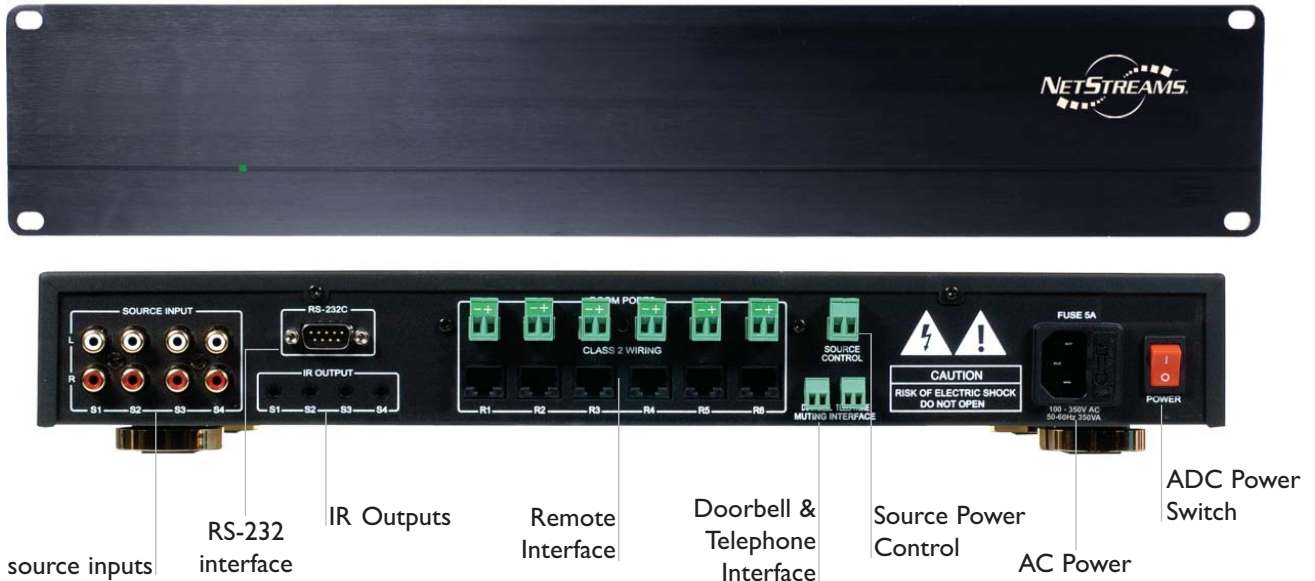

Audio Distribution Center

Audio Distribution Center Specifications

Source Inputs	(4), stereo paired
Connectors	RCA Jacks
Input Level	150mV
Input Impedance	47K ohms
Source Outputs	.6 pairs, stereo
Connector 1 (Data)	.6 RJ-45 connectors, 4-pair each (EIM); EIA/TIA 568a
Output Level	.20Vrms
Connector 2 (Power)	(.5mm)Phoenix type connectors, 1 pair each
Output Power (for keypad)	.28V DC
IR Output Connectors	.35mm phono plugs
Microprocessor	Advanced RISC
Input Power	110V AC -60Hz, 220V AC - 50/60Hz
Power Consumption	.200W
Dimension	1.695" x 2.28" x 9.04" (W x H x D) (430mm x 58mm x 229mm)
Weight	.7 lbs (3.2 kg)

Each ADC features 4 analog inputs and 4 IR Emitter outputs for control of up to four (4) audio sources. Phoenix type connectors and RJ45 connectors are provided for the distribution of power, audio, and control to up to 6 rooms. The ADC also features a contact closure for integration with the Elk® doorbell & telephone mute interface, so the music will mute when the doorbell or telephone rings, then 30 seconds after automatically muting, the system ramps the volume back up. An RS-232 connection is also provided for control by compatible third party system controllers and systems.

Installation is simple: The ADC is 1.5u high, standard rack width product can be set top mounted, or rack mounted with a rack-mount plate (*sold separately*).

*Musica's distributed system architecture places digital amplifiers in each room, behind the keypad, rather than a central location, improving sound quality and increasing reliability and simplifying the installation. Choose between 3 models of amplified keypads: MU5066KP25S (2 x 25 Watts with (8) eight 4-step macros, green & amber backlighting), MU5066KP25 (2 x 25 Watts with (8) eight 4-step macros, blue & white backlighting) and MU5066KP50 (2 x 50 Watts with (8) eight 4-step macros plus 10 macros per source, blue & white backlighting).

Unmatched by comparable systems in the market, the Musica MU5066 multi-room audio system features sophisticated control, simplified programming, intelligent muting, and an intuitive and interactive in-wall amplified keypad.

Excellence in Design

NetStreams is focused on providing high quality networked digital entertainment systems. By leveraging its patent pending technologies and applications. NetStreams is creating the future of home entertainment – today.

NetStreams is a registered trademark of NetStreams LLC. Musica is a registered trademark of NetStreams. Elk is a registered trademark of Elk Products. Burr Brown is a registered trademark of Texas Instruments.