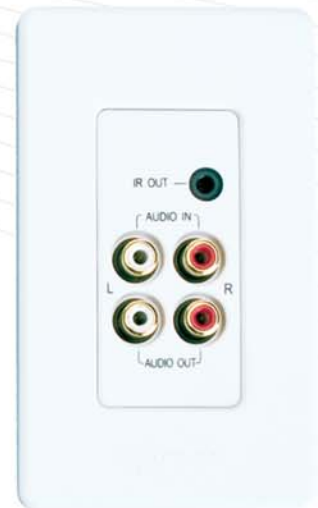

Add a Local Source to Any Room

As an option, your installer can connect a *NetStreams* Audio Port AP450 or AP500 (sold separately) to any of the keypads to provide for up to four (4) additional local audio sources (such as a DVD player) that is placed in a room. *NetStreams* Audio Ports include input, output and IR emitter outputs so you can easily add local sources and use any universal remote control with the system.