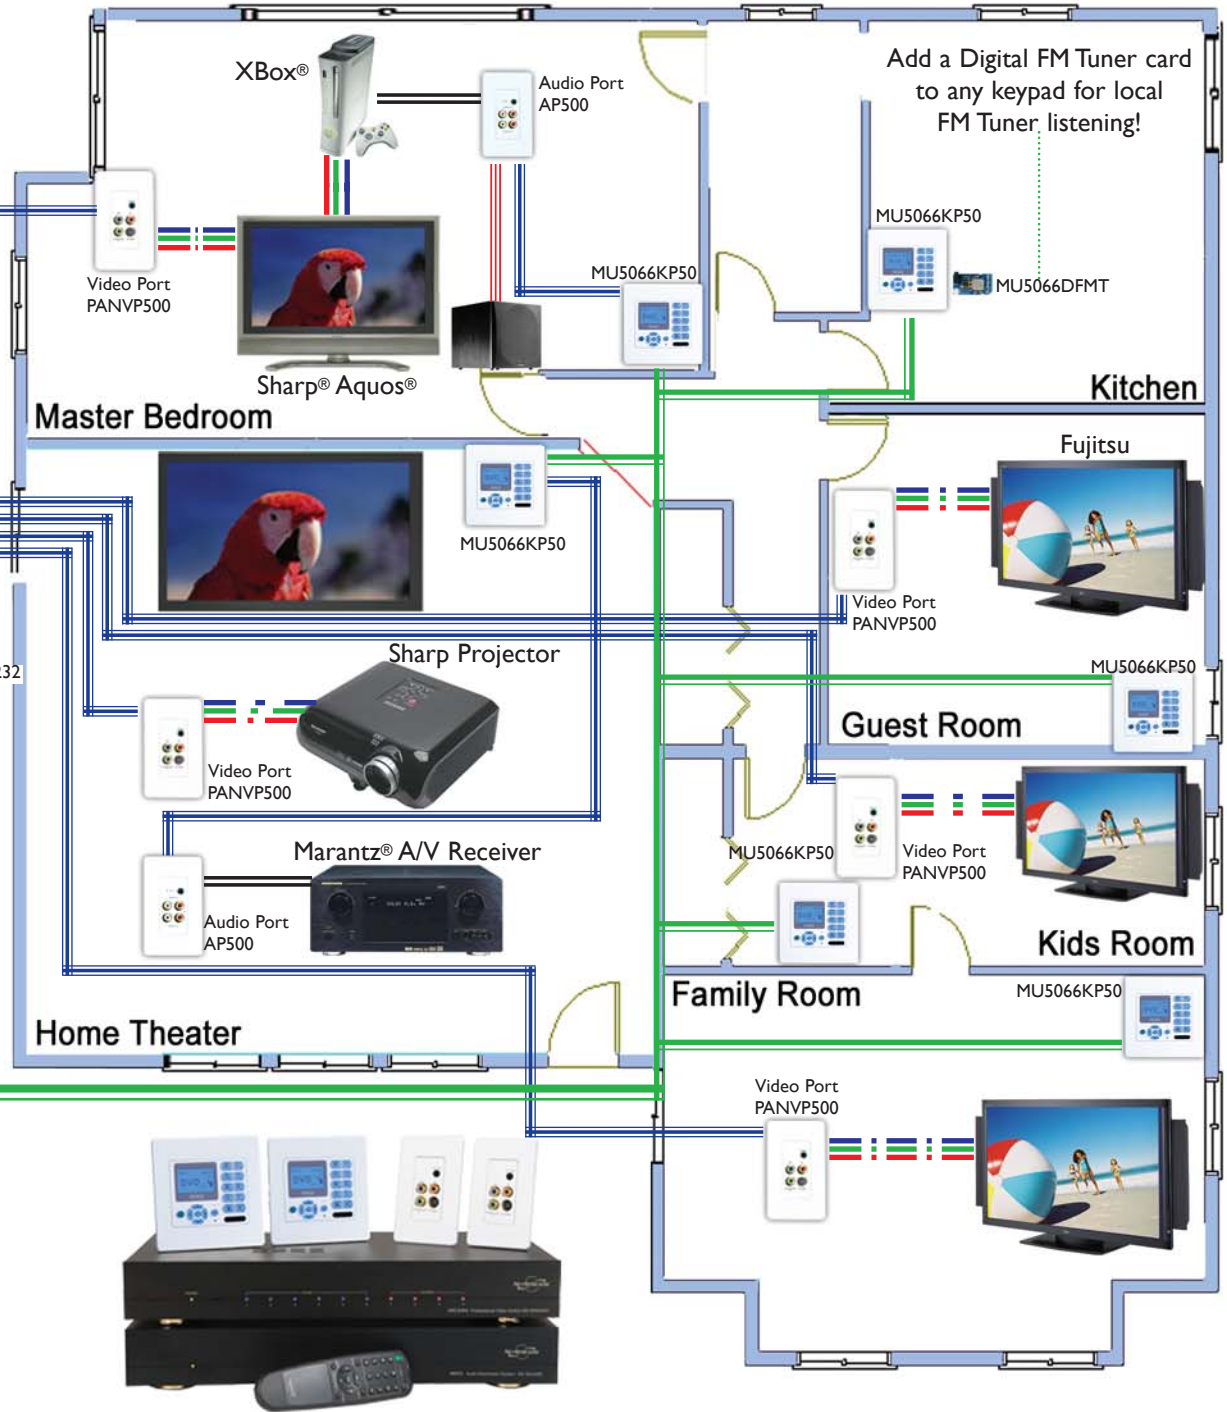

# Panorama™ Integration with Musica™

- High Definition Video Distribution
- 4 global source inputs
- Control system with Musica™ keypad and remote
- Easy to Install
- Affordable

Samsung® Blu Ray

Escient®DVDM300

DVD Changer

Video Format Converter

Polk XM® Tuner

HD - DVD

Connect your video sources to the *Panorama* PAN6400 Video Distribution Center using component, composite, or S-Video cables.

Panorama VDC

Musica ADC

CAT5

RS-232

Siamese CAT5 + 16/4

The *NetStreams' Panorama* Video Distribution system integrates easily with the *NetStreams Musica* Multi-Room Audio system to provide the best quality Multi-Room Audio / Video system at an affordable price. Select and control the audio and video sources from a *Musica* keypad or *Musica* remote control. The displays or projectors in each room can also be controlled by the *Musica* keypads.

Note-All Video input and output connections must be the same.