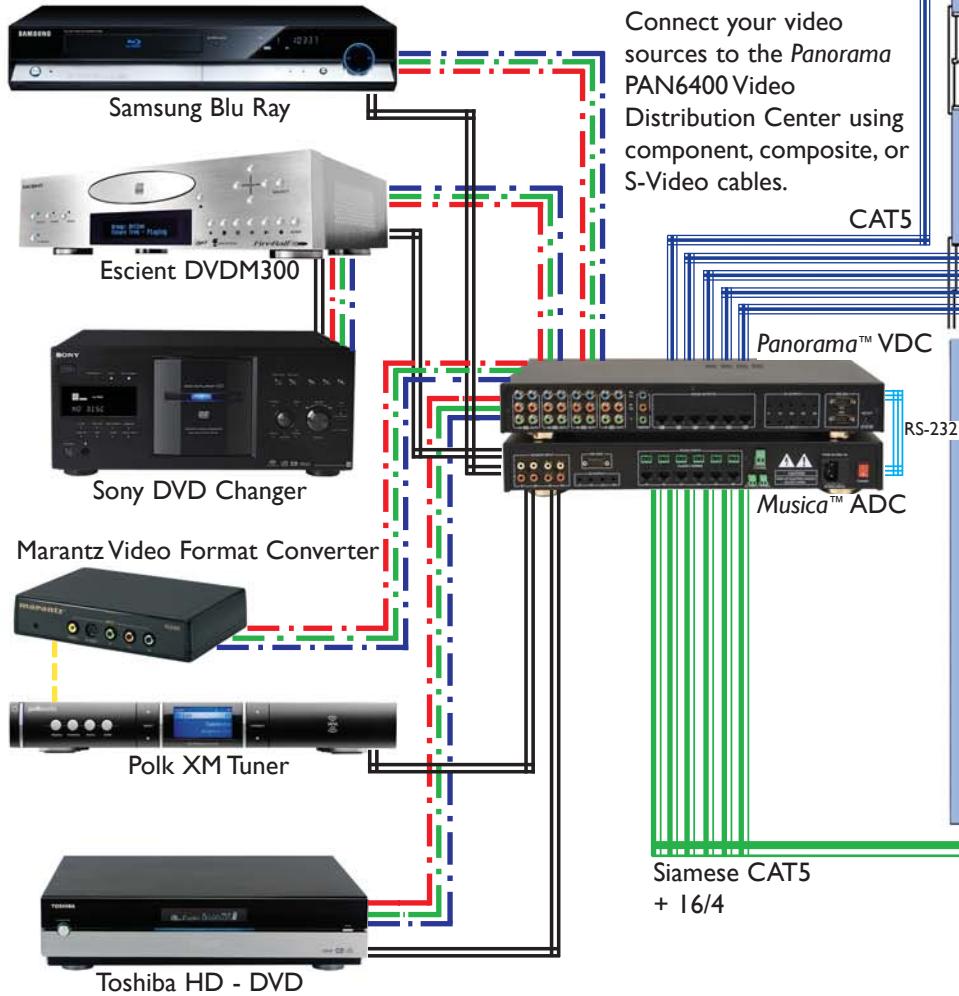

Panorama™ Integration with Musica™

- High Definition Video Distribution
- 4 global source inputs
- Control system with Musica keypad and remote
- Easy to Install
- Affordable

The NetStreams' Panorama Video Distribution system integrates easily with the NetStreams Musica Multi-Room Audio system to provide the best quality Multi-Room Audio / Video system at an affordable price. Select and control the audio and video sources from a Musica keypad or Musica remote control. The displays or projectors in each room can also be controlled by the Musica keypads.

Note-All Video input and output connections must be the same.

Panorama™ High Definition Multi-Room Video & Control

- High Definition Video Distribution & Control
- 4 global source inputs
- 6~100 display outputs
- Up to 1,000 feet for each CAT5 run
- Enhanced IR routing capabilities
- Control sources via the IR Receiver included with the PANVP700
- No set top box needed
- Easy to install

CAT5

The NetStreams' Panorama Multi-Room Video system distributes HDTV quality video at an affordable price. Much more than a traditional matrix switch, the Panorama system also controls the displays in each zone of video and can control the video sources at the head end when used with the Panorama PANVP700 video port.

Note-All Video input and output connections must be the same.