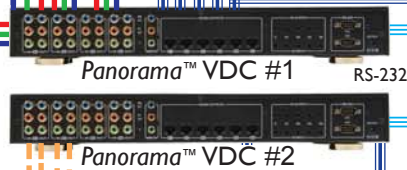

Panorama™ Integration with Musica™

- High Definition Video Distribution
- 4 global source inputs
- Control system with Musica keypad and remote
- Easy to Install
- Affordable

The NetStreams' Panorama Video Distribution system integrates easily with the NetStreams Musica Multi-Room Audio system to provide the best quality Multi-Room Audio / Video system at an affordable price. Select and control the audio and video sources from a Musica keypad or Musica remote control. The displays or projectors in each room can also be controlled by the Musica keypads.

Note-All Video input and output connections must be the same.

Panorama™ High Definition Multi-Room Video & Control

- High Definition Video Distribution & Control
- 4 global source inputs
- 6~100 display outputs
- Up to 1,000 feet for each CAT5 run
- Enhanced IR routing capabilities
- Control sources via the IR Receiver included with the PANVP700
- No set top box needed
- Easy to install

Escient DVDM300

Marantz DVD Player

Marantz Video Format Converter

Polk XM Tuner

Toshiba HD - DVD

Panorama™ VDC #1 RS-232

Panorama™ VDC #2

Use a second Panorama PAN6400 to distribute S/PDIF multichannel audio!

CAT5

The NetStreams' Panorama Multi-Room Video system distributes HDTV quality video at an affordable price. Much more than a traditional matrix switch, the Panorama system also controls the displays in each zone of video and can control the video sources at the head end when used with the Panorama PANVP700 video port.