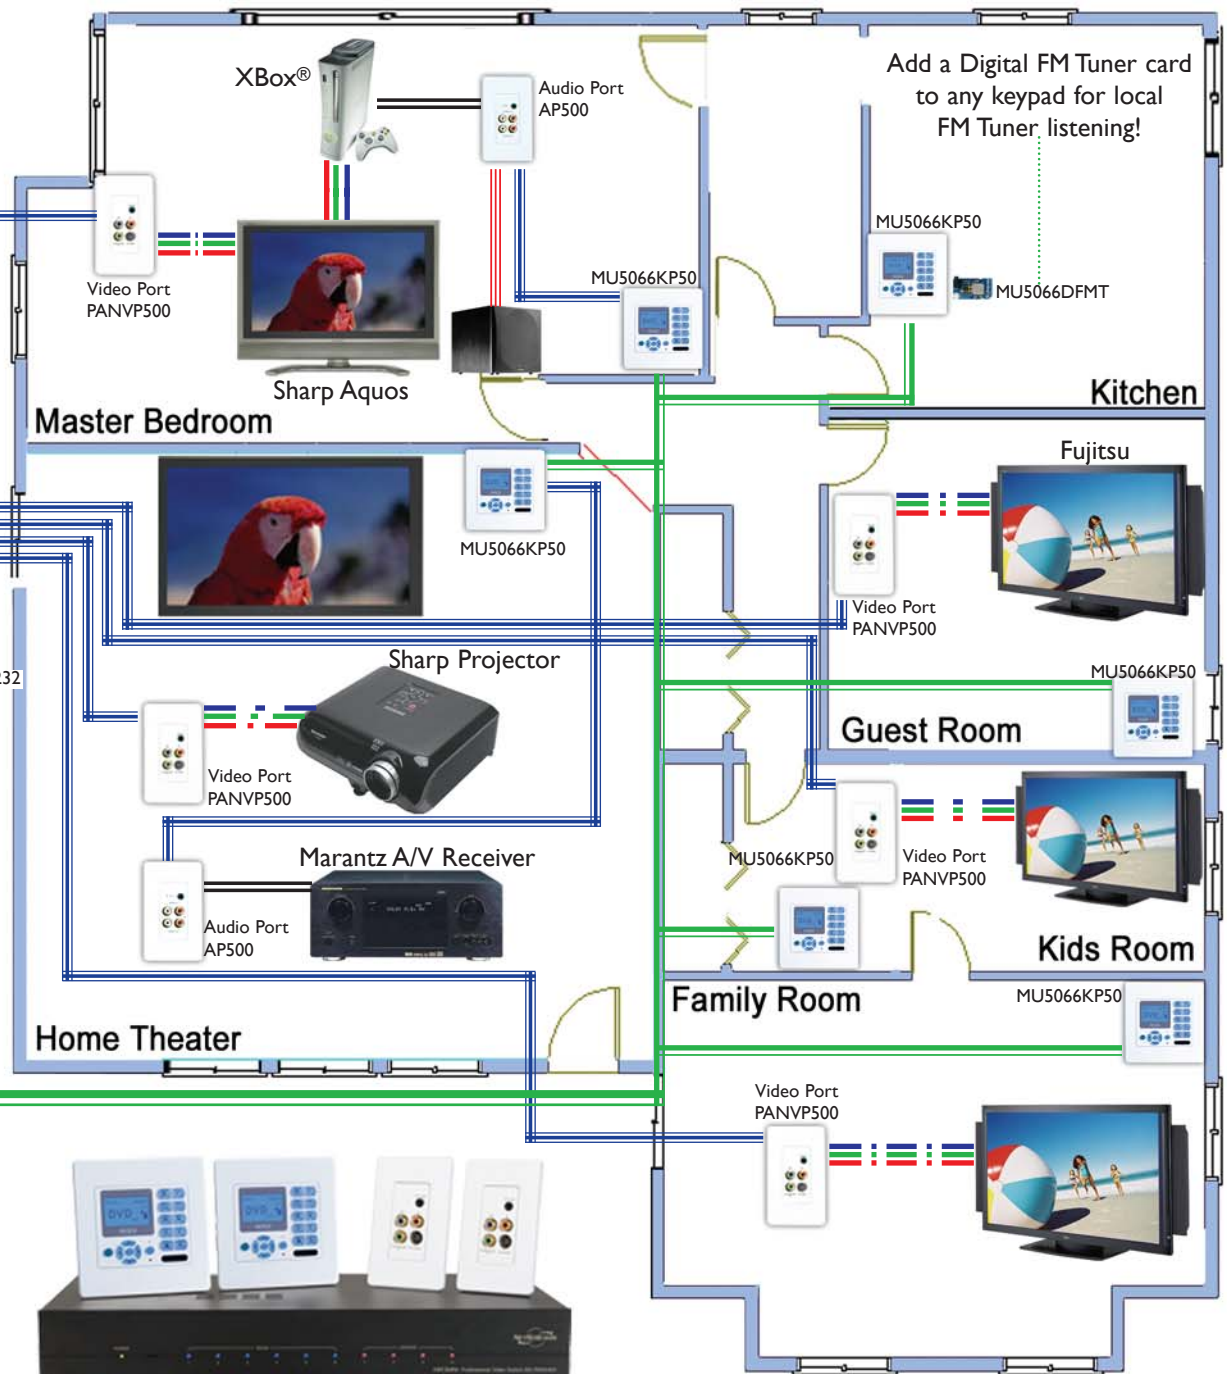

Panorama™ Integration with Musica™

- High Definition Video Distribution
- 4 global source inputs
- Control system with Musica keypad and remote
- Easy to Install
- Affordable

The NetStreams' Panorama Video Distribution system integrates easily with the NetStreams Musica Multi-Room Audio system to provide the best quality Multi-Room Audio / Video system at an affordable price. Select and control the audio and video sources from a Musica keypad or Musica remote control. The displays or projectors in each room can also be controlled by the Musica keypads.

Note-All Video input and output connections must be the same.

Panorama™ High Definition Multi-Room Video & Control

- High Definition Video Distribution & Control
- 4 global source inputs
- 6~100 display outputs
- Up to 1,000 feet for each CAT5 run
- Enhanced IR routing capabilities
- Control sources via the IR Receiver included with the PANVP700
- No set top box needed
- Easy to install

CAT5

The NetStreams' Panorama Multi-Room Video system distributes HDTV quality video at an affordable price. Much more than a traditional matrix switch, the Panorama system also controls the displays in each zone of video and can control the video sources at the head end when used with the Panorama PANVP700 video port.

Note-All Video input and output connections must be the same.