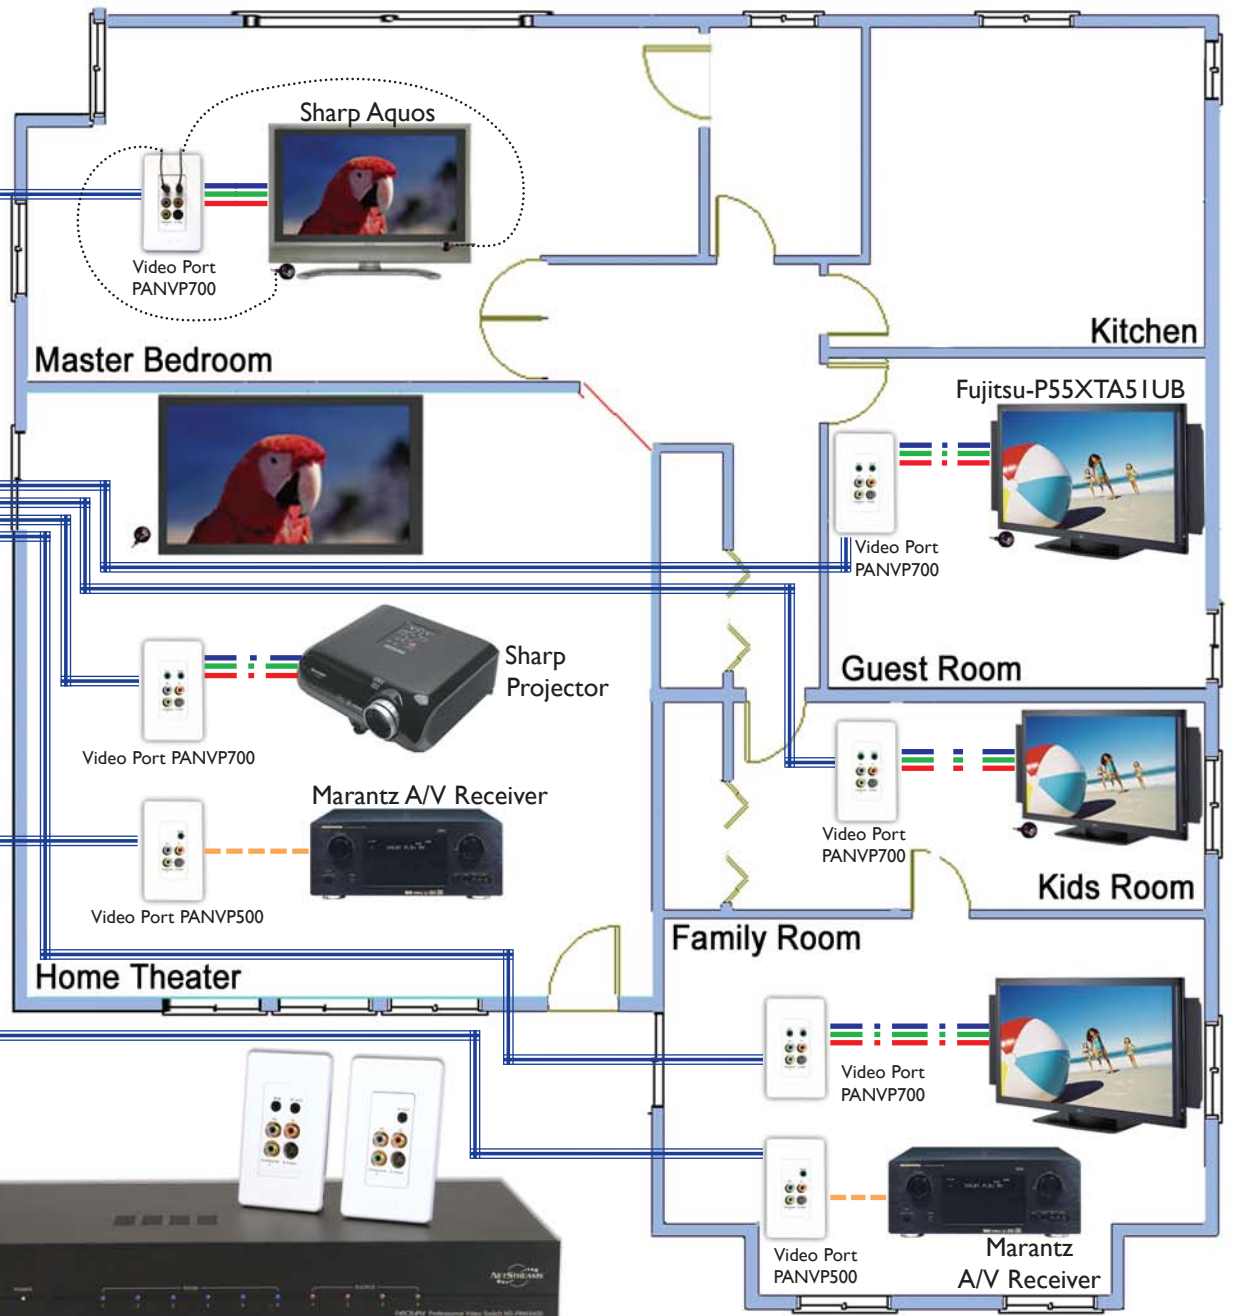

Panorama™ Integration with Musica™

- High Definition Video Distribution
- 4 global source inputs
- Control system with Musica keypad and remote
- Easy to Install
- Affordable

The NetStreams' Panorama Video Distribution system integrates easily with the NetStreams Musica Multi-Room Audio system to provide the best quality Multi-Room Audio / Video system at an affordable price. Select and control the audio and video sources from a Musica keypad or Musica remote control. The displays or projectors in each room can also be controlled by the Musica keypads.

Note-All Video input and output connections must be the same.

Panorama™ High Definition Multi-Room Video & Control

- High Definition Video Distribution & Control
- 4 global source inputs
- 6~100 display outputs
- Up to 1,000 feet for each CAT5 run
- Enhanced IR routing capabilities
- Control sources via the IR Receiver included with the PANVP700
- No set top box needed
- Easy to install

Escient DVDM300

Marantz DVD Player

Marantz Video Format Converter

Polk XM Tuner

Toshiba HD - DVD

Panorama™ VDC #1 RS-232

Panorama™ VDC #2

Use a second Panorama PAN6400 to distribute S/PDIF multichannel audio!

CAT5

The NetStreams' Panorama Multi-Room Video system distributes HDTV quality video at an affordable price. Much more than a traditional matrix switch, the Panorama system also controls the displays in each zone of video and can control the video sources at the head end when used with the Panorama PANVP700 video port.