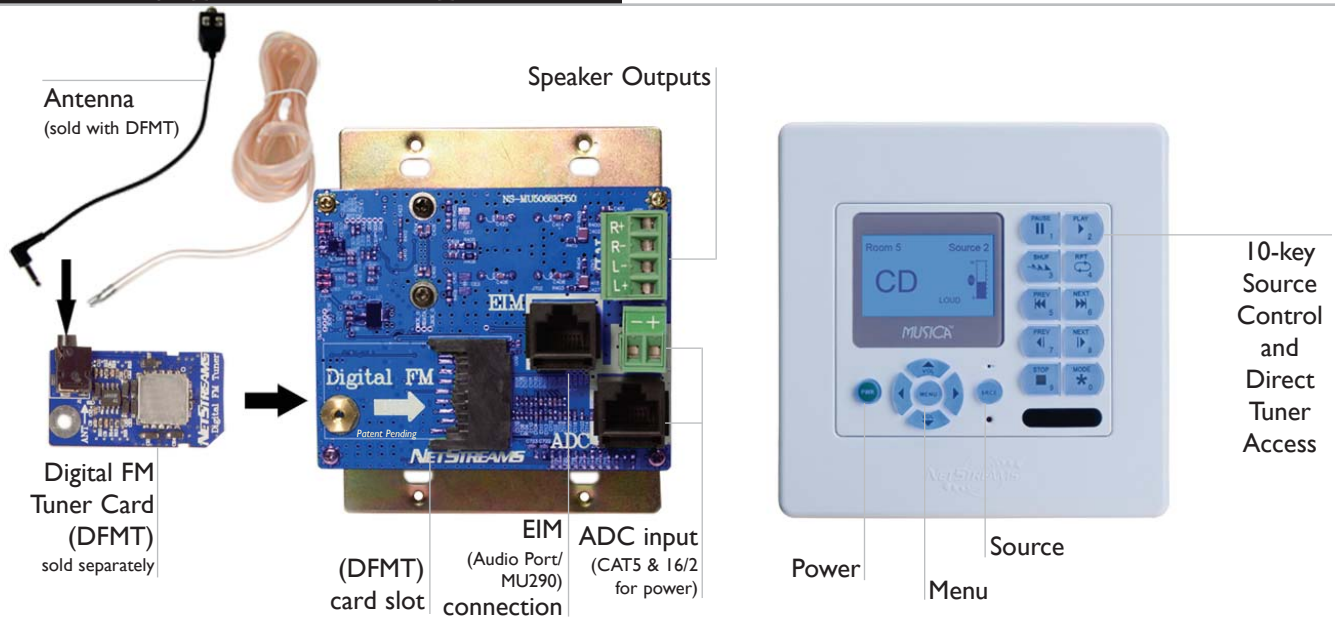

In-Wall Keypad/Amplifier

In-Wall Keypad/Amplifier Specifications

Output Power	.25-50 watts RMS/channel @ 4 ohms with both channels driven, 36 watts RMS/channel @ 8 ohms 20-20Khz +/- 3dB
Load Impedance	.8, 6, or 4 Ohms (user selectable)
Signal to Noise	>102dB (A-weighted ref: 1 Vrms, 1kHz)
Distortion	.001% (power output: 1W @ 1 kHz)
Channel Separation	>94dB
Dynamic Range	.96dB
Level Control Volume	-70 ~ 0dB
5-Band Equalizer	.Available in all model keypads
MU5066KP25S	.25 watts (amber/green backlight) (8) four-step macros
MU5066KP25	.25 watts (blue/white backlight) (8) four-step macros
MU5066KP50	.50 watts (blue/white backlight) (8) four step macros + ten (10) per source
In-Wall dimensions	.3.625" x 2.875" x 2" (WxHxD) (92mm x 72mm x50.8mm)

All Musica MU5066 Keypads give you complete control of all aspects of the sound in the room easily. You can listen to different sources in different rooms at the same time. Built-in DSP allows for local adjustment of the sound, with a 5-band graphic equalizer. The MU5066KP50 also features 3D Sound Mode, which expands the sound stage for rooms where speakers are placed close together or single-stereo speakers are used.

Musica MU5066 keypads also feature NetStreams' proprietary Shhh! Technology, featuring a gentle sleep timer so the volume level of the audio gradually decreases in the room as you drift to sleep, finally shutting off. All MU5066 in-wall keypads can also be upgraded with the optional MU5066DFMT Digital FM Tuner card (*sold separately*) so you can add local FM radio station listening to any room in the house.

All Musica keypads also feature a mini-wide-screen LCD to provide an intuitive window into the operation of the audio system. The user interface has been designed with a "look-and-follow" window-style menu, making it easy to select and control any of the sources connected to the Musica Audio Distribution Center and any functions of the current room or all rooms in the system.

The Musica MU5066 Multi-Room Audio system is very easy to program – just learn the IR codes for the source equipment into one of the MU5066 keypads and they are automatically stored centrally in the Musica ADC, eliminating the tedious task of programming each keypad with the same information over and over again.

Excellence in Design

NetStreams is focused on providing high quality networked digital entertainment systems. By leveraging its patent pending technologies and applications. NetStreams is creating the future of home entertainment – today.

NetStreams is a registered trademark of NetStreams LLC. Musica is a registered trademark of NetStreams. Burr-Brown is a registered trademark of Texas Instruments.