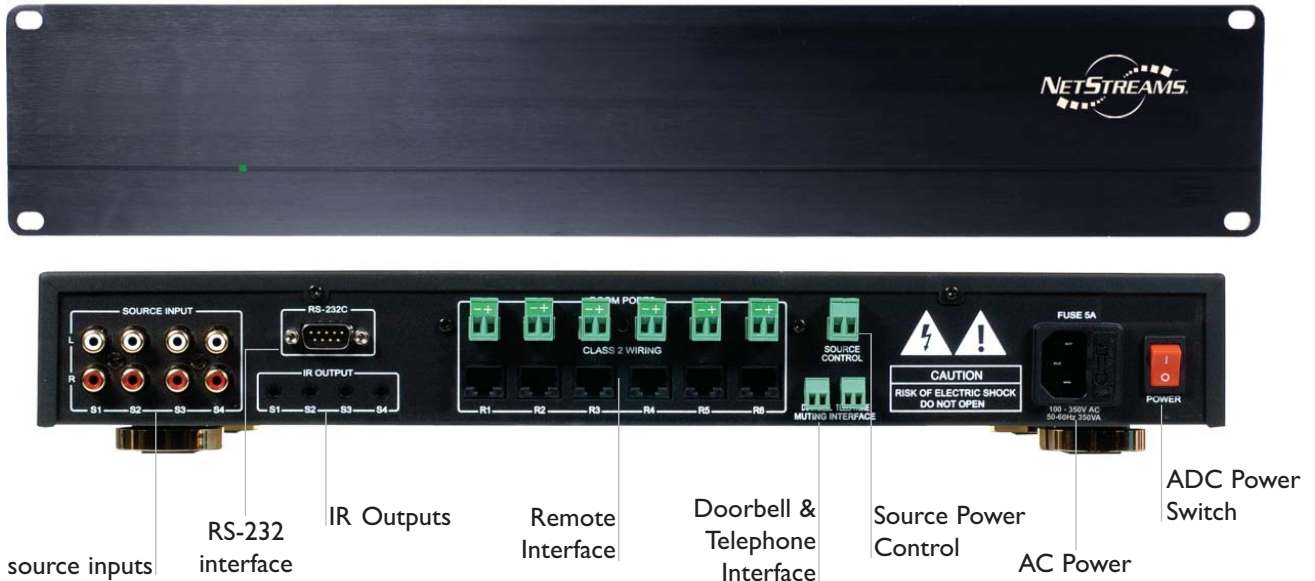

Audio Distribution Center

Audio Distribution Center Specifications

Source Inputs	(4), stereo paired
Connectors	RCA Jacks
Input Level	150mV
Input Impedance	47K ohms
Source Outputs	.6 pairs, stereo
Connector 1 (Data)	.6 RJ-45 connectors, 4-pair each (EIM); EIA/TIA 568a
Output Level	2.0Vrms
Connector 2 (Power)	(.5mm)Phoenix type connectors, 1 pair each
Output Power (for keypad)	.28V DC
IR Output Connectors	.35mm phono plugs
Microprocessor	Advanced RISC
Input Power	110V AC -60Hz, 220V AC - 50/60Hz
Power Consumption	.200W
Dimension	1.695" x 2.28" x 9.04" (W x H x D) (430mm x 58mm x 229mm)
Weight	.7 lbs (3.2 kg)

Each ADC features 4 analog inputs and 4 IR Emitter outputs for control of up to four (4) audio sources. Phoenix type connectors and RJ45 connectors are provided for the distribution of power, audio, and control to up to 6 rooms. The ADC also features a contact closure for integration with the Elk® doorbell & telephone mute interface, so the music will mute when the doorbell or telephone rings, then 30 seconds after automatically muting, the system ramps the volume back up. An RS-232 connection is also provided for control by compatible third party system controllers and systems.

Installation is simple: The ADC is 1.5u high, standard rack width product can be set top mounted, or rack mounted with a rack-mount plate (*sold separately*).

*Musica's distributed system architecture places digital amplifiers in each room, behind the keypad, rather than a central location, improving sound quality and increasing reliability and simplifying the installation. Choose between 3 models of amplified keypads: MU5066KP25S (2 x 25 Watts with (8) eight 4-step macros, green & amber backlighting), MU5066KP25 (2 x 25 Watts with (8) eight 4-step macros, blue & white backlighting) and MU5066KP50 (2 x 50 Watts with (8) eight 4-step macros plus 10 macros per source, blue & white backlighting).

Unmatched by comparable systems in the market, the Musica MU5066 multi-room audio system features sophisticated control, simplified programming, intelligent muting, and an intuitive and interactive in-wall amplified keypad.

Excellence in Design

NetStreams is focused on providing high quality networked digital entertainment systems. By leveraging its patent pending technologies and applications. NetStreams is creating the future of home entertainment – today.

NetStreams is a registered trademark of NetStreams LLC. Musica is a registered trademark of NetStreams. Elk is a registered trademark of Elk Products. Burr Brown is a registered trademark of Texas Instruments.