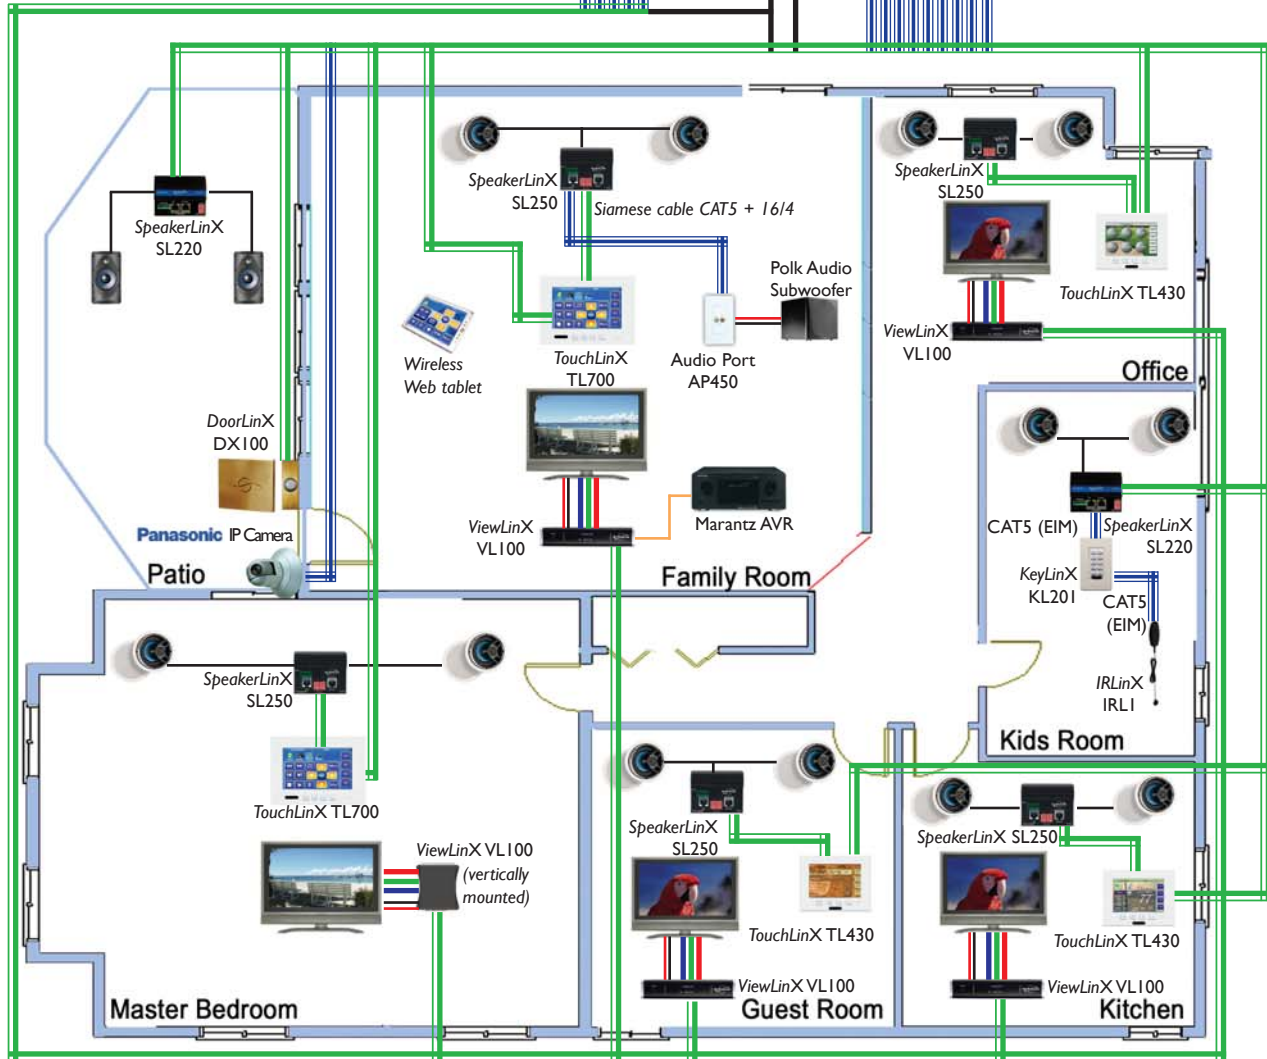

PC VGA

PowerLinX™

SwitchLinX™ SW1024

SwitchLinX™ SW324

Internet

Home Network Switch

Siamese cable CAT5 + 16/4 (Gigabit) one to each device

Siamese cable CAT5 + 16/4 one to each device