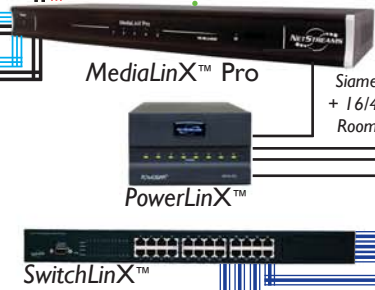

DigiLinX™ IP-Based Multi-Room Audio and Control System

Note: All rooms connected to head end via Siamese CAT5 + 16/4 cable.

Legacy Sources

Digital Sources