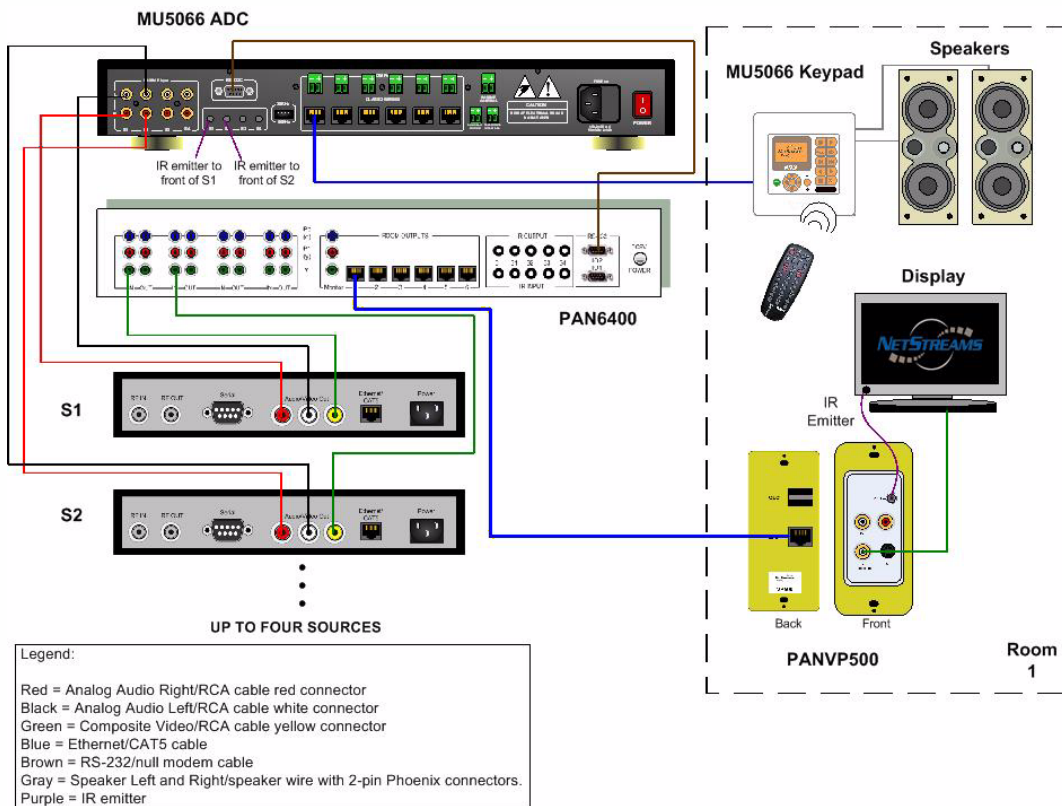

## PANVP700 Operation When *Panorama* is Integrated with *Musica*™

### Products Included:

PAN6400

PANVP700

PANVP500

*Musica* MU5066

The *Panorama* PANVP700 is designed to work with the *Panorama* Video Distribution Center (PAN6400) in either a standalone mode or in conjunction with third-party systems. However, when connected to a *Musica* system, having more than one IR receiver in a room for IR passthrough can lead to problems in communicating with video sources. Therefore, the IR IN port on a PANVP700 is automatically disabled when connected to a *Musica* system.

*NetStreams* recommends that you use a PANVP500 when installing a PAN6400 with *Musica*. In this configuration, IR is routed through the *Musica* KP50 or KP25 (refer to Figure 1).

Figure 1 Using the PANVP500 with *Musica*